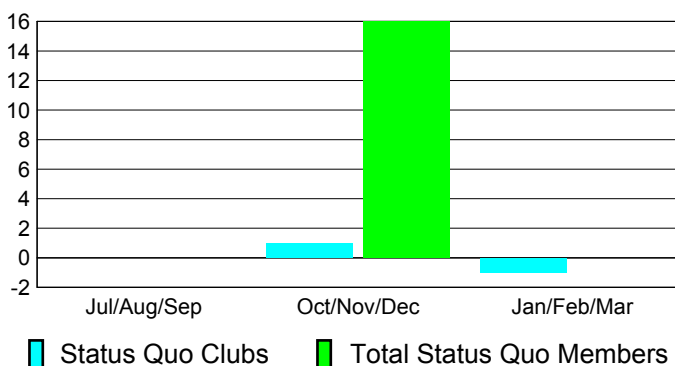

Goal, New, Dropped, Gain/Loss

Comparison of Club Gain/Loss

Current Year Compared to the Previous Year

YTD Status Quo Clubs 2010-2011

Status Quo Clubs Compared to Status Quo Members

MEMBERSHIP

**Membership Results
2010-2011**