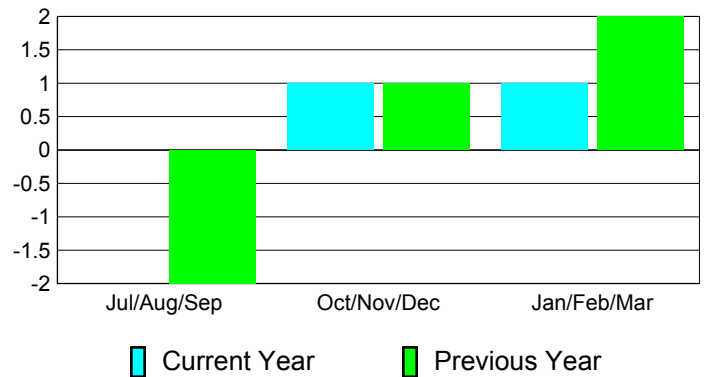

Gender Comparison 2010-2011

Jul/Aug/Sep

Oct/Nov/Dec

Jan/Feb/Mar

Male

Female