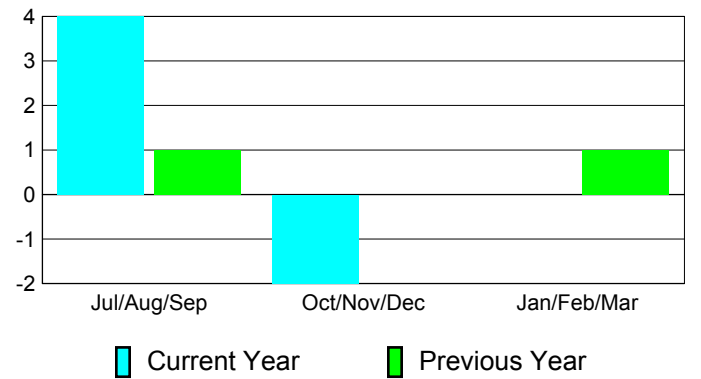

Gender Comparison 2010-2011

Jul/Aug/Sep

Oct/Nov/Dec

Jan/Feb/Mar

Male

Female