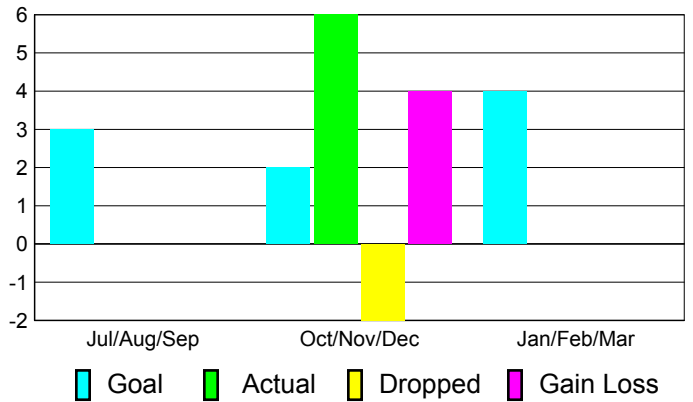

Membership Results 2010-2011

Goal, New, Dropped, Gain/Loss

Comparison of Membership Gain/Loss

Current Year Compared to the Previous Year