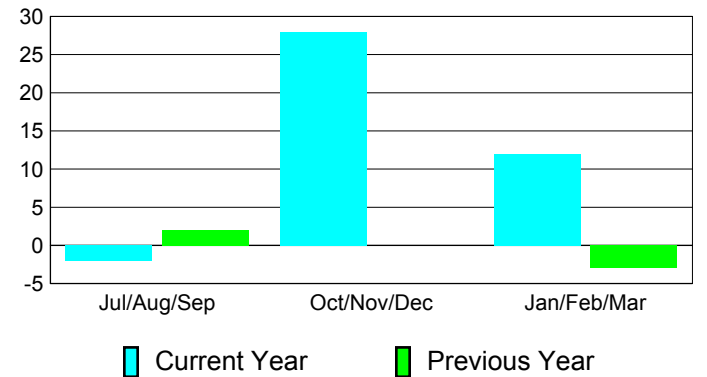

Gender Comparison 2010-2011

Jul/Aug/Sep

Oct/Nov/Dec

Jan/Feb/Mar

Male

Female