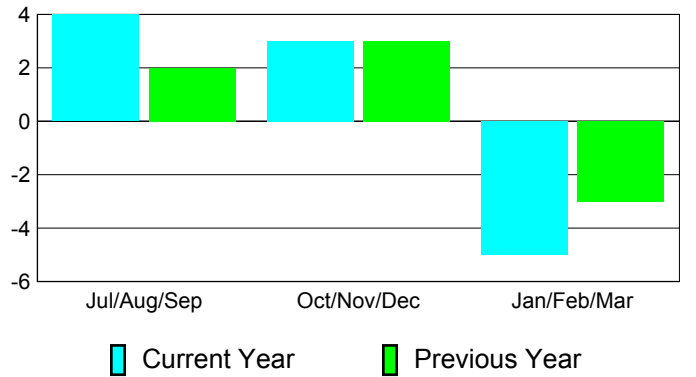

Gender Comparison 2010-2011

Jul/Aug/Sep

Oct/Nov/Dec

Jan/Feb/Mar

Male

Female