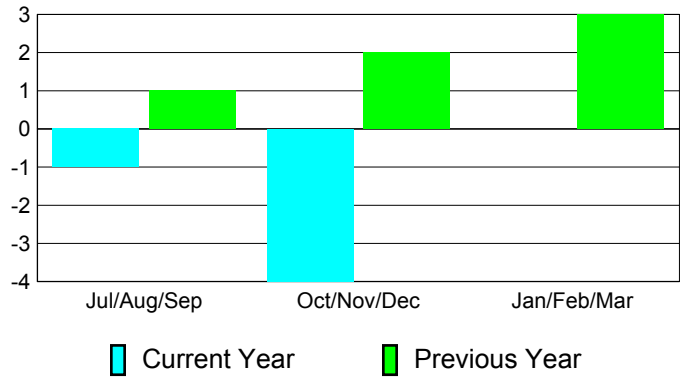

Gender Comparison 2010-2011

Jul/Aug/Sep

Oct/Nov/Dec

Jan/Feb/Mar

Male

Female