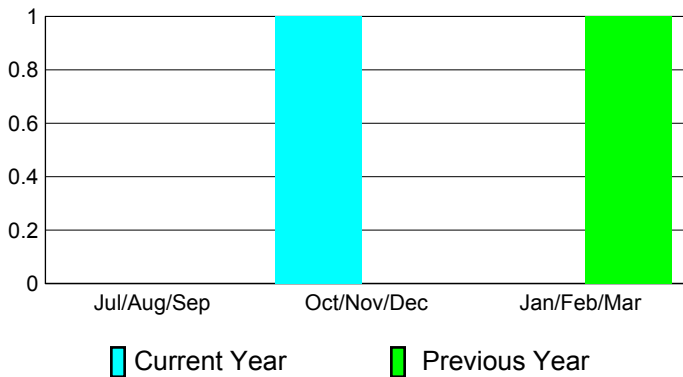

2010-2011 GMT Reports for District (or Undistricted) **District 403 B REP OF**

GMT: **Norbert Bationo**

Location: **REP OF CAMEROON**

GMT CA: **6**

CLUBS

**Club Results
2010-2011**

**Clubs
2009-2010**

Month	New Club Goal	Actual New Clubs	Actual Dropped Clubs	Gain/Loss of Clubs	Gain/Loss of Clubs
Jul/Aug/Sep	1	0	0	0	0
Oct/Nov/Dec	0	1	0	1	0
Jan/Feb/Mar	1	0	0	0	1
Totals	2	1	0	1	1

Club Results 2010-2011

Goal, New, Dropped, Gain/Loss

Comparison of Club Gain/Loss

Current Year Compared to the Previous Year

YTD Status Quo Clubs 2010-2011

Status Quo Clubs Compared to Status Quo Members

MEMBERSHIP

**Membership Results
2010-2011**

**Membership
2009-2010**

Month	Net Memb Goal	Actual New Memb	Actual Dropped Memb	Gain/Loss of Memb	Gain/Loss of Memb
Jul/Aug/Sep	28	24	-16	8	-4
Oct/Nov/Dec	7	44	-9	35	16
Jan/Feb/Mar	29	18	-15	3	32
Totals	64	86	-40	46	44

Membership Results 2010-2011

Goal, New, Dropped, Gain/Loss

Comparison of Membership Gain/Loss

Current Year Compared to the Previous Year

Gender Comparison 2010-2011

Jul/Aug/Sep

Oct/Nov/Dec

Jan/Feb/Mar

Male

Female