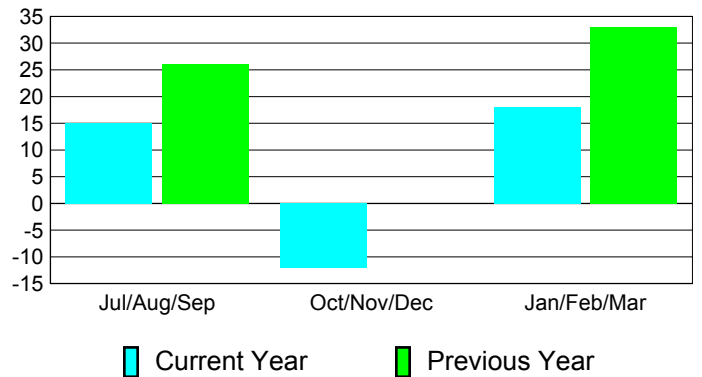

Gender Comparison 2010-2011

Jul/Aug/Sep

Oct/Nov/Dec

Jan/Feb/Mar

Male

Female