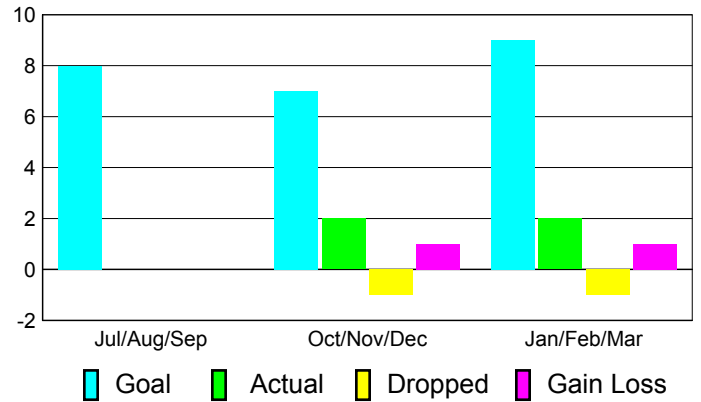

Membership Results 2010-2011

Goal, New, Dropped, Gain/Loss

Comparison of Membership Gain/Loss

Current Year Compared to the Previous Year