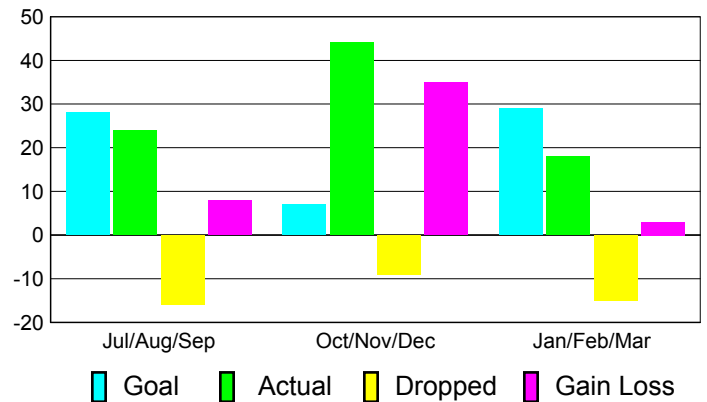

Membership Results 2010-2011

Goal, New, Dropped, Gain/Loss

Comparison of Membership Gain/Loss

Current Year Compared to the Previous Year