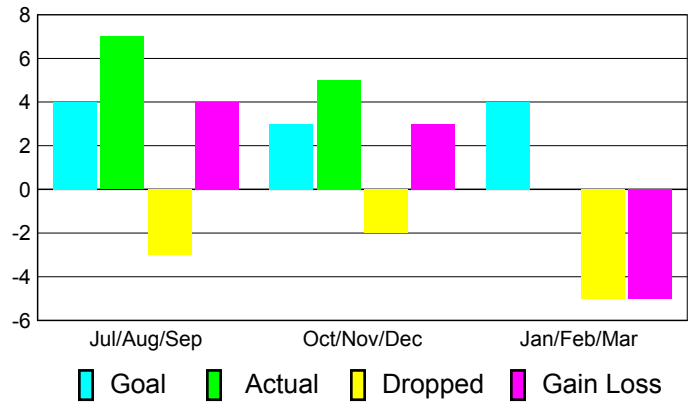

Membership Results 2010-2011

Goal, New, Dropped, Gain/Loss

Comparison of Membership Gain/Loss

Current Year Compared to the Previous Year