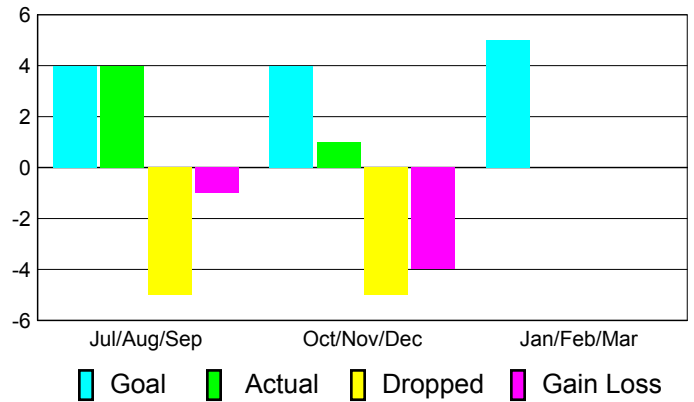

Membership Results 2010-2011

Goal, New, Dropped, Gain/Loss

Comparison of Membership Gain/Loss

Current Year Compared to the Previous Year