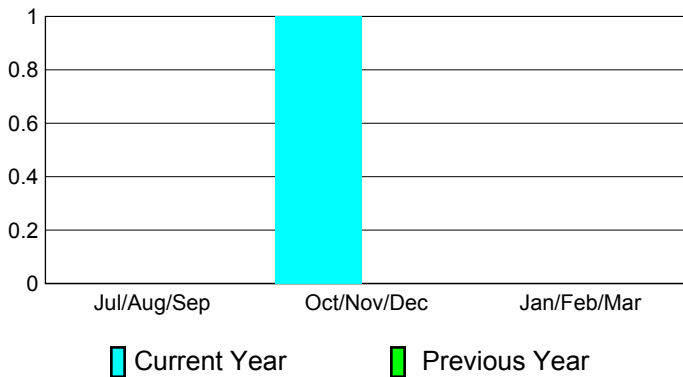

2010-2011 GMT Reports for District (or Undistricted) **District 403 B GABON**

GMT: **Norbert Bationo**

Location: **GABON REPUBLIC**

GMT CA: **6**

CLUBS

**Club Results
2010-2011**

**Clubs
2009-2010**

Month	New Club Goal	Actual New Clubs	Actual Dropped Clubs	Gain/Loss of Clubs	Gain/Loss of Clubs
Jul/Aug/Sep	0	0	0	0	0
Oct/Nov/Dec	1	1	0	1	0
Jan/Feb/Mar	0	0	0	0	0
Totals	1	1	0	1	0

Club Results 2010-2011

Goal, New, Dropped, Gain/Loss

Comparison of Club Gain/Loss

Current Year Compared to the Previous Year

YTD Status Quo Clubs 2010-2011

Status Quo Clubs Compared to Status Quo Members

MEMBERSHIP

**Membership Results
2010-2011**

**Membership
2009-2010**

Month	Net Memb Goal	Actual New Memb	Actual Dropped Memb	Gain/Loss of Memb	Gain/Loss of Memb
Jul/Aug/Sep	8	2	-4	-2	2
Oct/Nov/Dec	27	35	-7	28	0
Jan/Feb/Mar	9	27	-15	12	-3
Totals	44	64	-26	38	-1

Membership Results 2010-2011

Goal, New, Dropped, Gain/Loss

Comparison of Membership Gain/Loss

Current Year Compared to the Previous Year

Gender Comparison 2010-2011

Jul/Aug/Sep

Oct/Nov/Dec

Jan/Feb/Mar

Male

Female