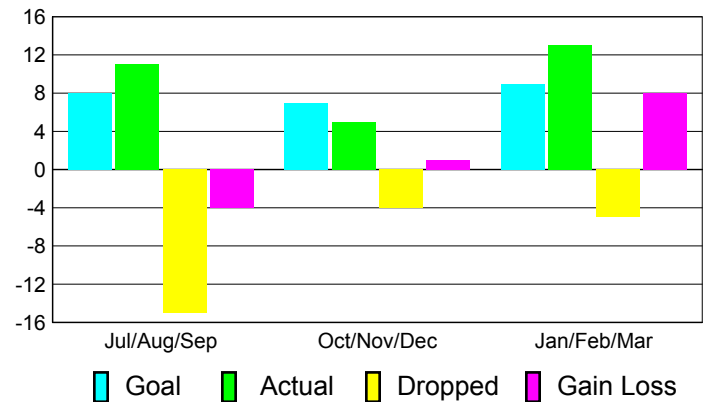

Membership Results 2010-2011

Goal, New, Dropped, Gain/Loss

Comparison of Membership Gain/Loss

Current Year Compared to the Previous Year