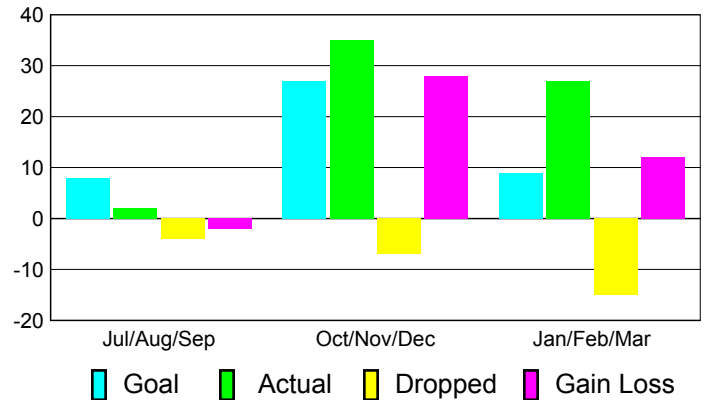

Membership Results 2010-2011

Goal, New, Dropped, Gain/Loss

Comparison of Membership Gain/Loss

Current Year Compared to the Previous Year