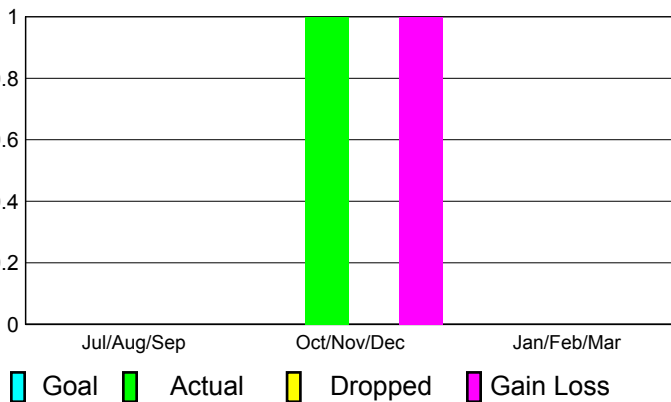

2010-2011 GMT Reports for District (or Undistricted) **District 403 B REPUBLIQUE**

GMT: **Norbert Bationo**

Location: **REPUBLIQUE DE MADAGASCAR GMT CA: 6**

CLUBS

**Club Results
2010-2011**

**Clubs
2009-2010**

Month	New Club Goal	Actual New Clubs	Actual Dropped Clubs	Gain/Loss of Clubs	Gain/Loss of Clubs
Jul/Aug/Sep	0	0	0	0	0
Oct/Nov/Dec	0	1	0	1	0
Jan/Feb/Mar	0	0	0	0	1
Totals	0	1	0	1	1

Club Results 2010-2011

Goal, New, Dropped, Gain/Loss

Comparison of Club Gain/Loss

Current Year Compared to the Previous Year