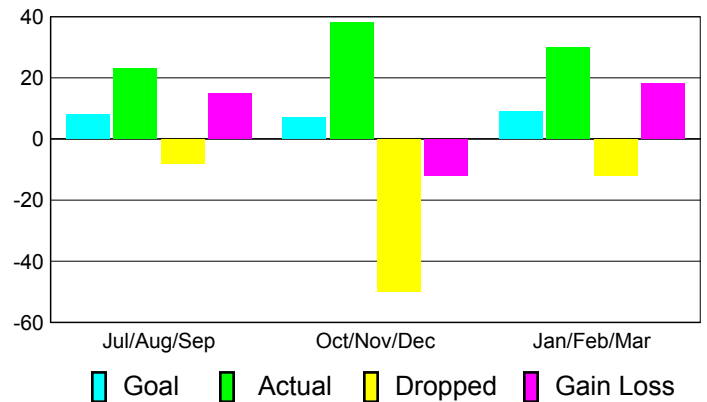

Membership Results 2010-2011

Goal, New, Dropped, Gain/Loss

Comparison of Membership Gain/Loss

Current Year Compared to the Previous Year