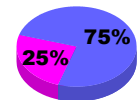

Oct/Nov/Dec