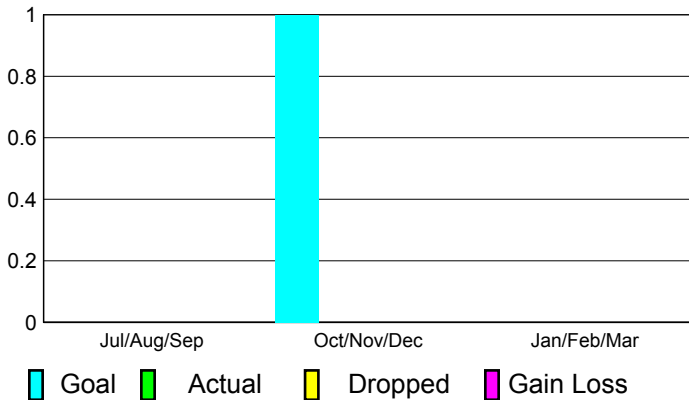

Club Results 2010-2011

Goal, New, Dropped, Gain/Loss

Comparison of Club Gain/Loss

Current Year Compared to the Previous Year

YTD Status Quo Clubs 2010-2011

Status Quo Clubs Compared to Status Quo Members

MEMBERSHIP