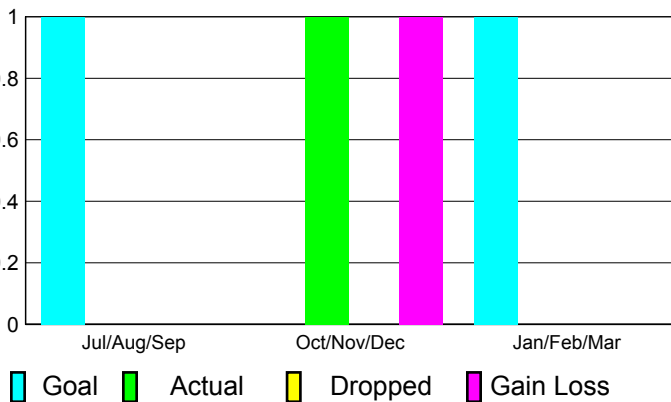

2010-2011 GMT Reports for District (or Undistricted) **District 403 B REP OF**

GMT: **Norbert Bationo**

Location: **REP OF CAMEROON**

GMT CA: **6**

CLUBS

**Club Results
2010-2011**

**Clubs
2009-2010**

Month	New Club Goal	Actual New Clubs	Actual Dropped Clubs	Gain/Loss of Clubs	Gain/Loss of Clubs
Jul/Aug/Sep	1	0	0	0	0
Oct/Nov/Dec	0	1	0	1	0
Jan/Feb/Mar	1	0	0	0	1
Totals	2	1	0	1	1

Club Results 2010-2011

Goal, New, Dropped, Gain/Loss

Comparison of Club Gain/Loss

Current Year Compared to the Previous Year