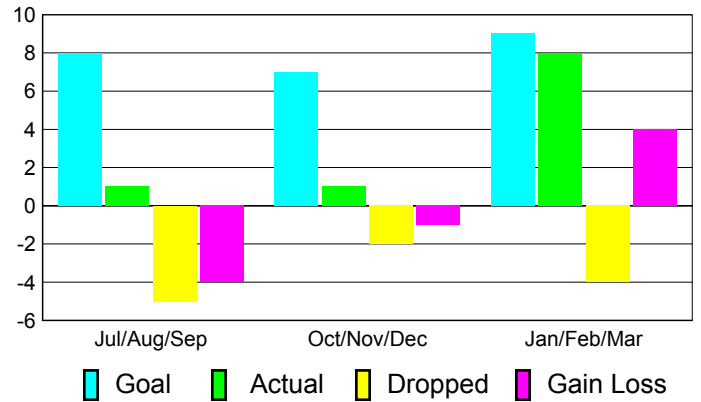

Membership Results 2010-2011

Goal, New, Dropped, Gain/Loss

Comparison of Membership Gain/Loss

Current Year Compared to the Previous Year