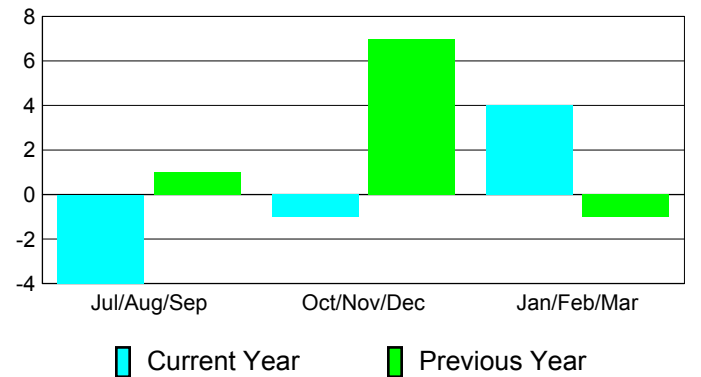

Gender Comparison 2010-2011

Jul/Aug/Sep

Oct/Nov/Dec

Jan/Feb/Mar

Male

Female