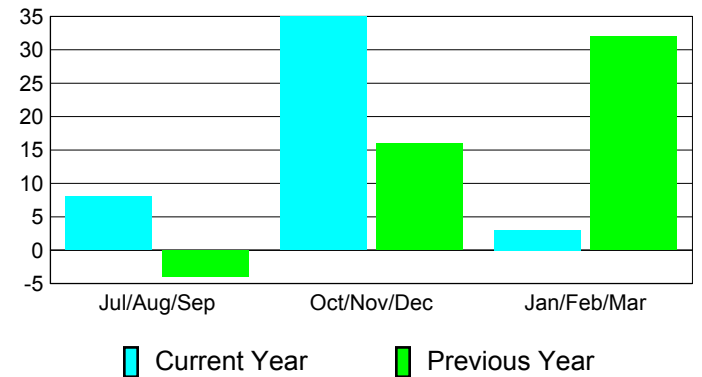

Gender Comparison 2010-2011

Jul/Aug/Sep

Oct/Nov/Dec

Jan/Feb/Mar

Male

Female