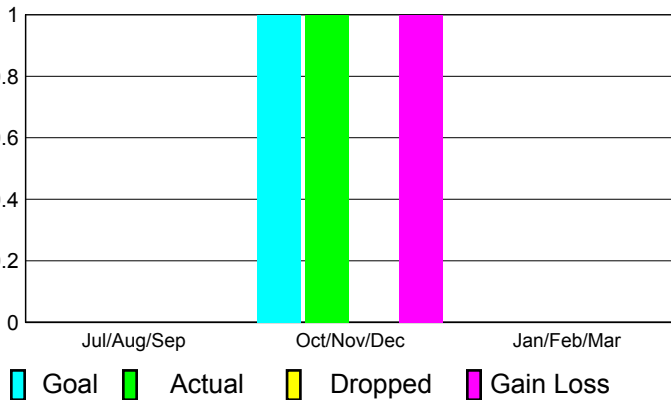

2010-2011 GMT Reports for District (or Undistricted) **District 403 B GABON**

GMT: **Norbert Bationo**

Location: **GABON REPUBLIC**

GMT CA: **6**

CLUBS

**Club Results
2010-2011**

**Clubs
2009-2010**

Month	New Club Goal	Actual New Clubs	Actual Dropped Clubs	Gain/Loss of Clubs	Gain/Loss of Clubs
Jul/Aug/Sep	0	0	0	0	0
Oct/Nov/Dec	1	1	0	1	0
Jan/Feb/Mar	0	0	0	0	0
Totals	1	1	0	1	0

Club Results 2010-2011

Goal, New, Dropped, Gain/Loss

Comparison of Club Gain/Loss

Current Year Compared to the Previous Year