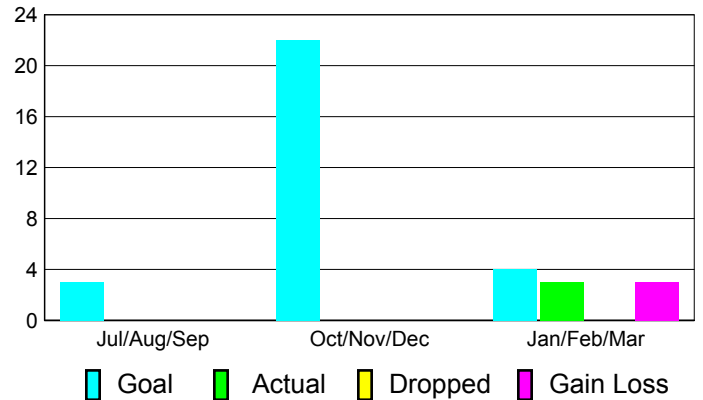

Membership Results 2010-2011

Goal, New, Dropped, Gain/Loss

Comparison of Membership Gain/Loss

Current Year Compared to the Previous Year