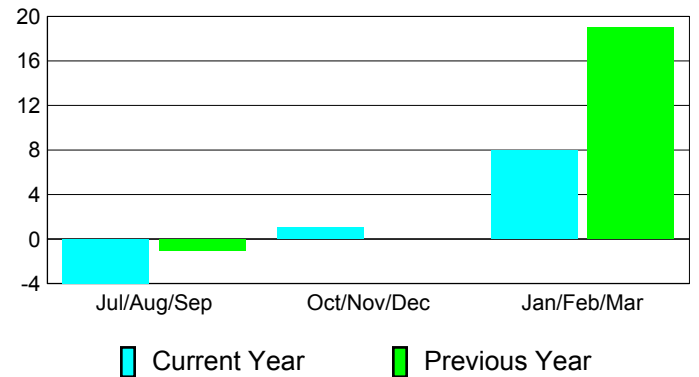

Gender Comparison 2010-2011

Jul/Aug/Sep

Oct/Nov/Dec

Jan/Feb/Mar

Male

Female