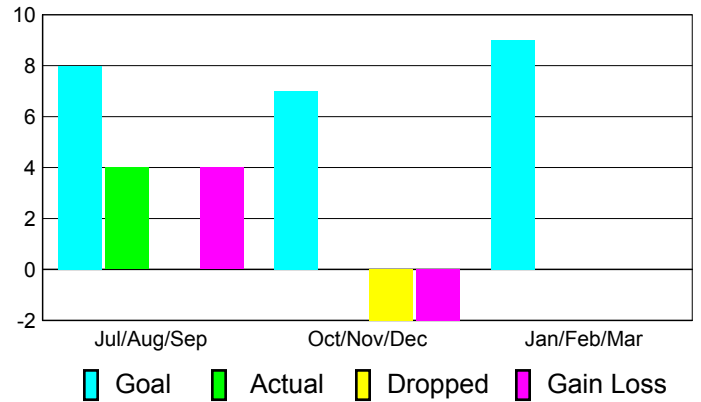

Membership Results 2010-2011

Goal, New, Dropped, Gain/Loss

Comparison of Membership Gain/Loss

Current Year Compared to the Previous Year