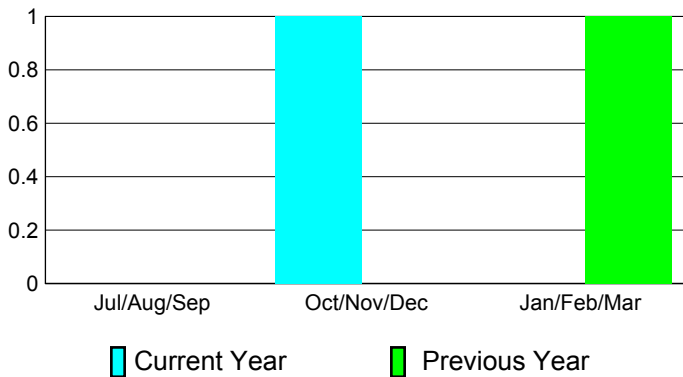

2010-2011 GMT Reports for District (or Undistricted) **District 403 B REPUBLIQUE**

GMT: **Norbert Bationo**

Location: **REPUBLIQUE DE MADAGASCAR GMT CA: 6**

CLUBS

**Club Results
2010-2011**

**Clubs
2009-2010**

Month	New Club Goal	Actual New Clubs	Actual Dropped Clubs	Gain/Loss of Clubs	Gain/Loss of Clubs
Jul/Aug/Sep	0	0	0	0	0
Oct/Nov/Dec	0	1	0	1	0
Jan/Feb/Mar	0	0	0	0	1
Totals	0	1	0	1	1

Club Results 2010-2011

Goal, New, Dropped, Gain/Loss

Comparison of Club Gain/Loss

Current Year Compared to the Previous Year

YTD Status Quo Clubs 2010-2011

Status Quo Clubs Compared to Status Quo Members

MEMBERSHIP

**Membership Results
2010-2011**

**Membership
2009-2010**

Month	Net Memb Goal	Actual New Memb	Actual Dropped Memb	Gain/Loss of Memb	Gain/Loss of Memb
Jul/Aug/Sep	8	23	-8	15	26
Oct/Nov/Dec	7	38	-50	-12	0
Jan/Feb/Mar	9	30	-12	18	33
Totals	24	91	-70	21	59

Membership Results 2010-2011

Goal, New, Dropped, Gain/Loss

Comparison of Membership Gain/Loss

Current Year Compared to the Previous Year

Gender Comparison 2010-2011

Jul/Aug/Sep

Oct/Nov/Dec

Jan/Feb/Mar

Male

Female